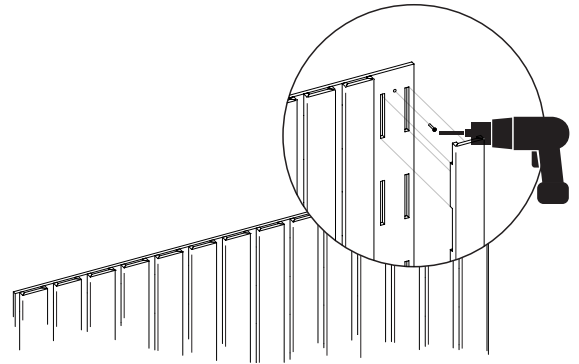

INSTALLATION INSTRUCTIONS

BALSA PREMIUM

*Images select typical hardware options. Please refer to packing list for items & quantities specific to your order

RECOMMENDED TOOLS

Level - Laser - Drill - Tape Measure

INSTALLATION INSTRUCTIONS

BALSA PREMIUM

- 1** Mark with a pencil the position on the wall.
- 2** Use a drill to make a 1/4" (6mm) hole in the wall. Place wall-anchor (use the appropriate for wall type) in the hole.
- 3** Mount the module to the wall using screws (not supplied)